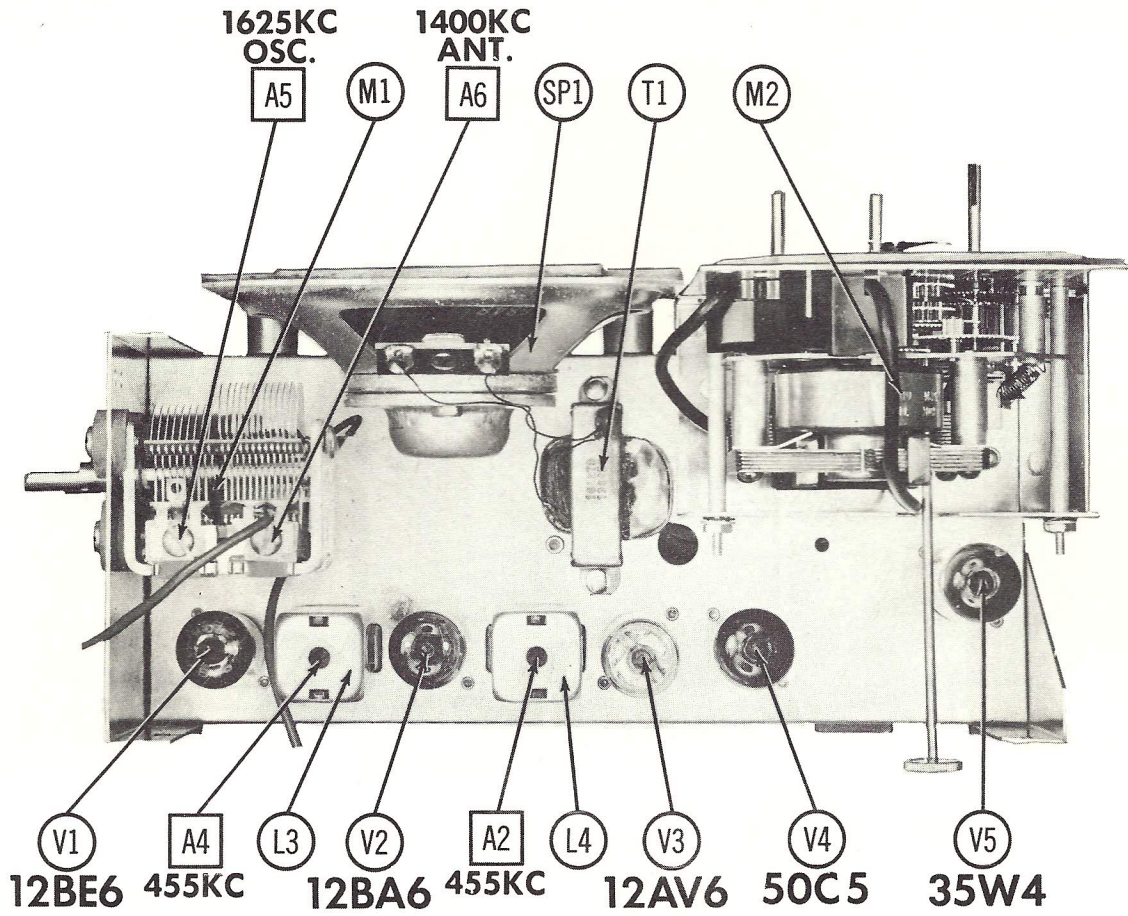

# PARTS LIST AND DESCRIPTIONS TUBES (SYLVANIA, GENERAL ELECTRIC, WESTINGHOUSE)

STROMBERG-CARLSON  
MODEL C-5 DELUXE

## CHASSIS—TOP VIEW

ITEM No.	USE	REPLACEMENT DATA		RETIMA BASE TYPE	NOTES
		Stromberg-Carlson PART No.	STANDARD REPLACEMENT		
V1	Converter	12BE6	12BE6	7CH	
V2	IF Amp.	12BA6	12BA6	7BK	
V3	Det.-AVC-AF Amp.	12AV6	12AV6	7BT	
V4	Audio Output	50C5	50C5	7CV	
V5	Rectifier	35W4	35W4	5BQ	

### CAPACITORS

Capacity values given in the rating column are in mfd. for Electrolytic and Paper Capacitors, and in mmfd. for Mica and Ceramic Capacitors.

ITEM No.	RATING CAP.	VOLT	REPLACEMENT DATA				SANGAMO PART No.
			Stromberg-Carlson PART No.	CENTRALAB PART No.	ERIE PART No.	MALLORY PART No.	
C1A	50	150	11124		TCD49		MTD-1550
C1B	50	150	11081	DF-503	PT415		330415
C2	.05	400	110801	D6-101	GPIK-101		K-1310
C3	100	400	110684	D6-101	GP2-333-502		C-1250
C4	.005	400	110688	D6-502	PT625		
C5A	5000			4PC-70	4406-01		
C5B	250						
C6	10000		110872	DD-103	DC-511		330611
C7	.05	400	110801	DF-503	PT415		330415
C8	.1	400	110802	DF-104	PT401		330401

\* Items C5A, C5B, C5C, R8A and R8B are combined in one unit.  
When replacing items separately, C5B and C5C should total 250MMMF.